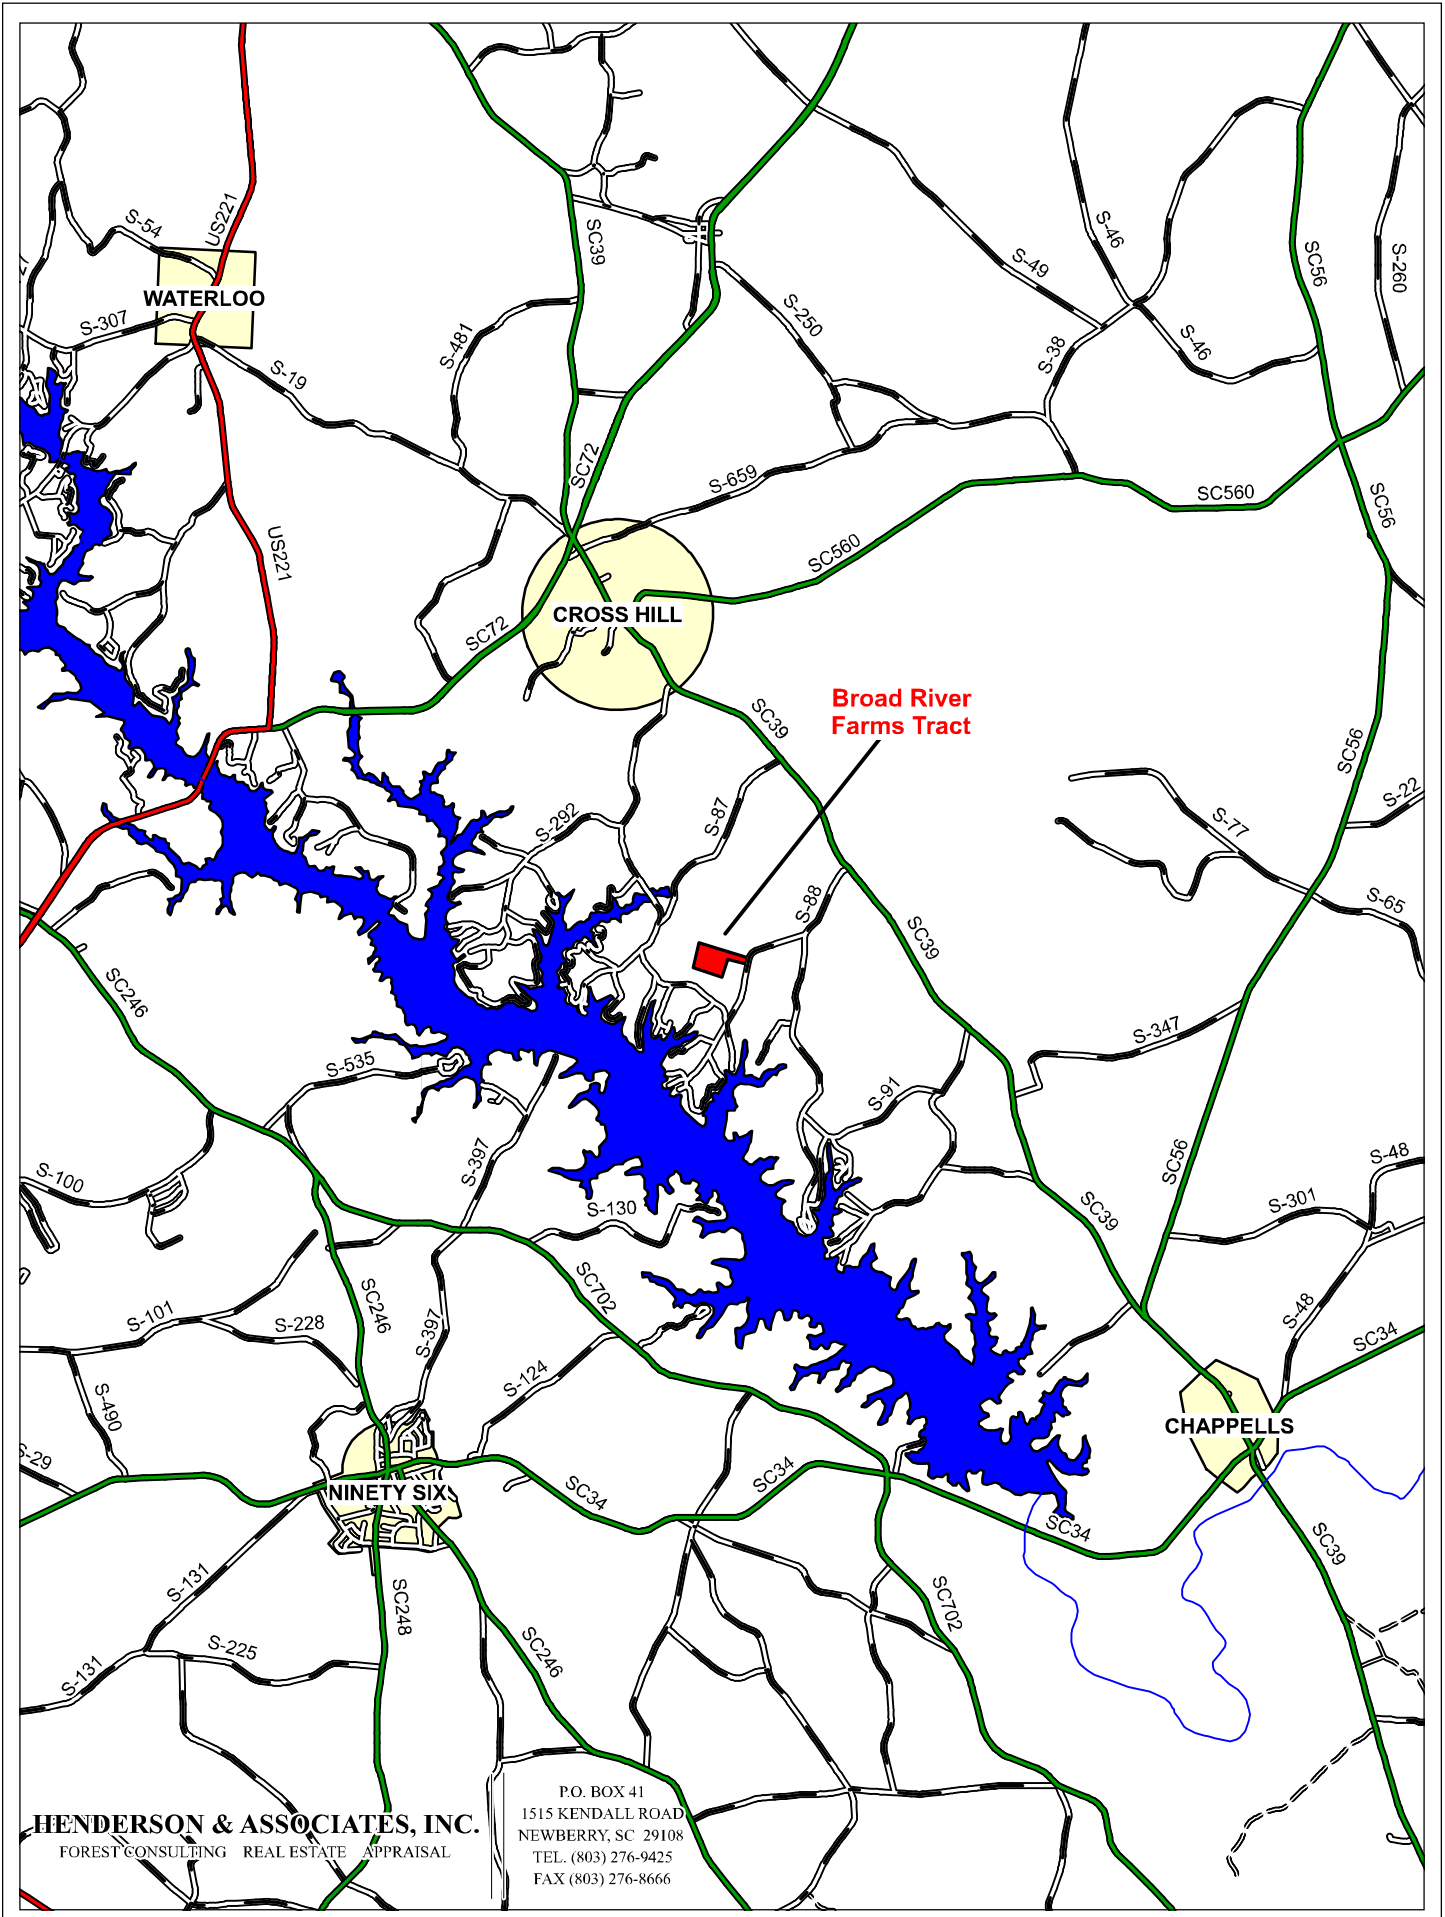

BROAD RIVER FARMS TRACT

HENDERSON & ASSOCIATES, INC.
FOREST CONSULTING REAL ESTATE APPRAISAL

P.O. BOX 41
1515 KENDALL ROAD
NEWBERRY, SC 29108
TEL. (803) 276-9425
FAX (803) 276-8666