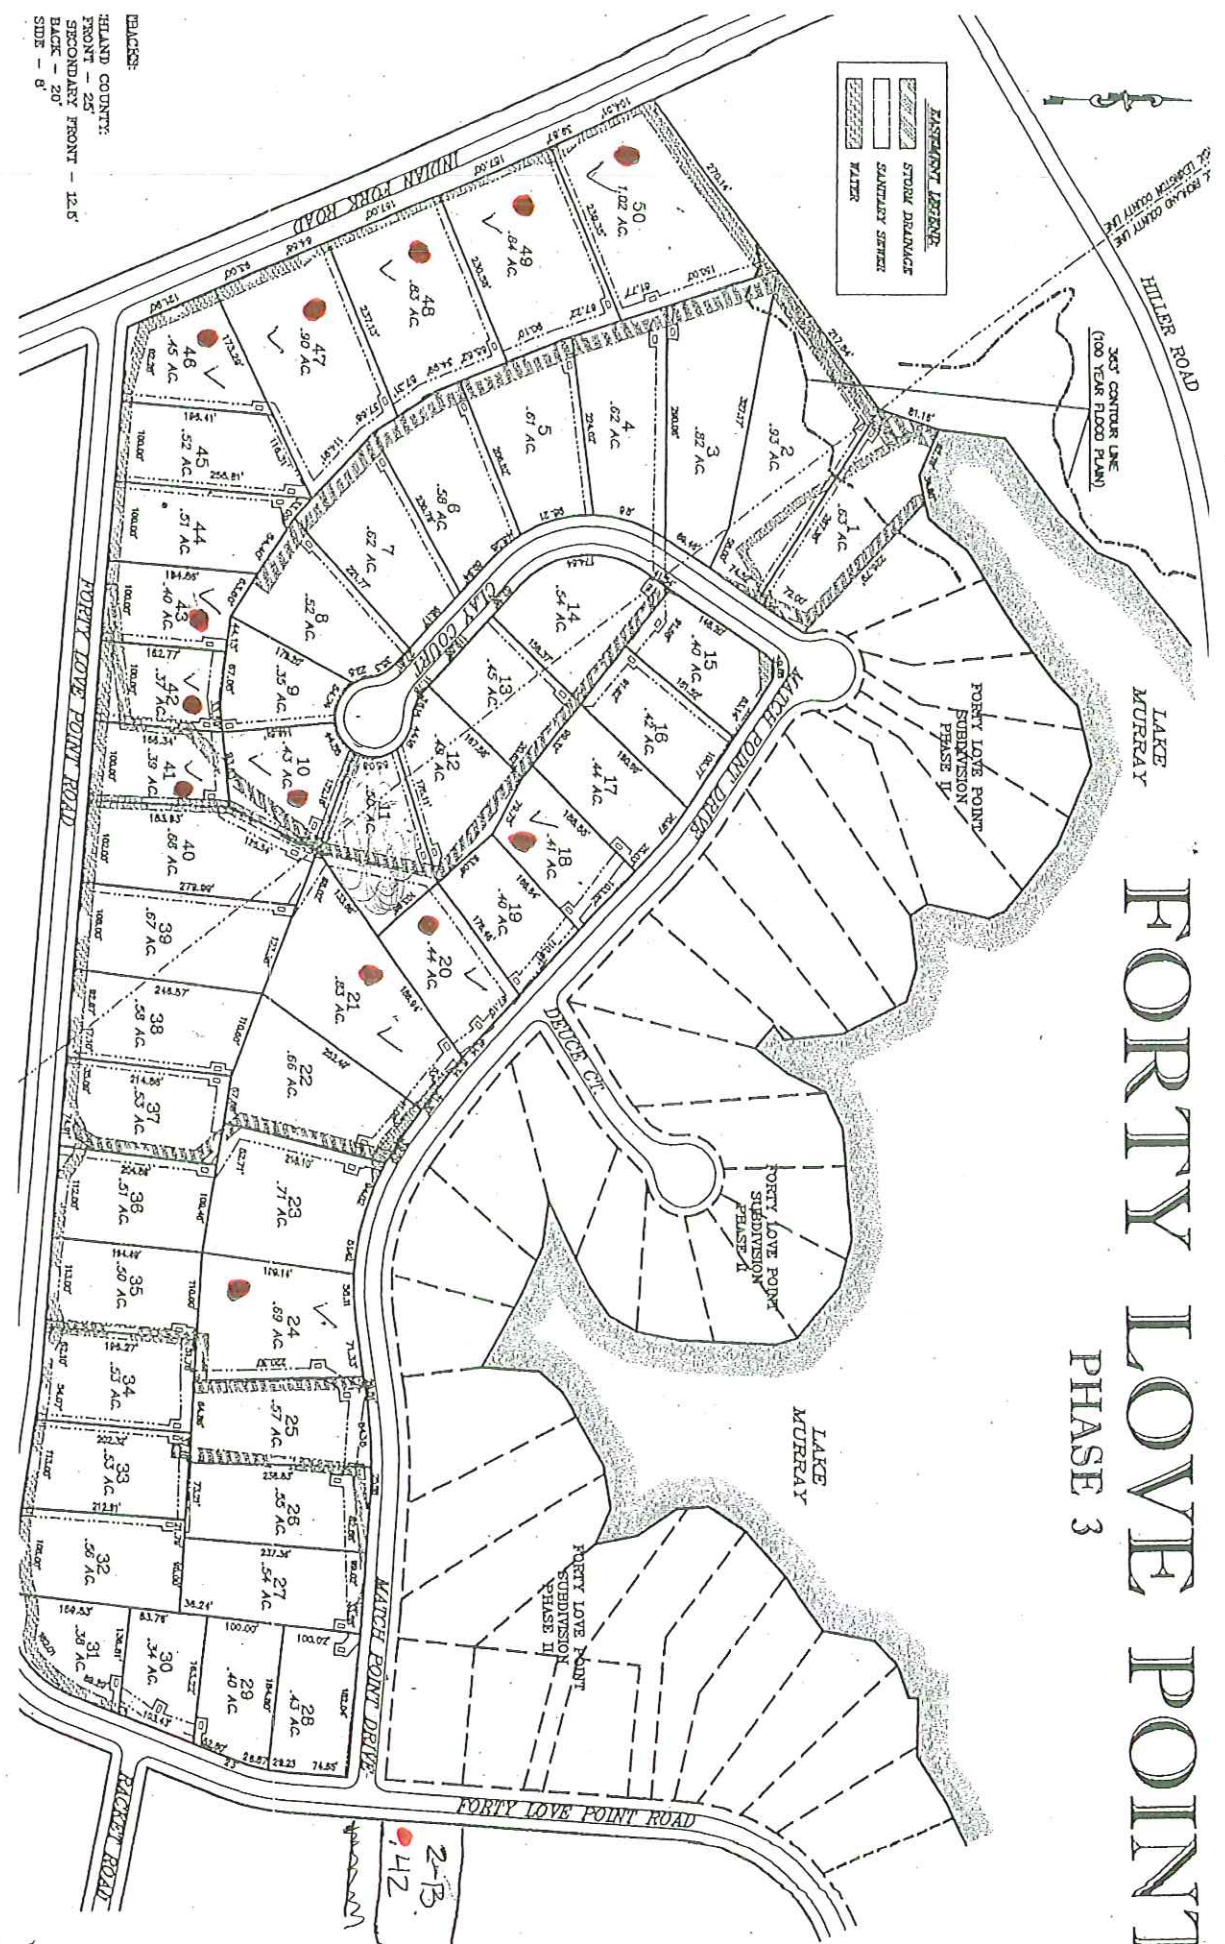

FORTY LOVE POINT PHASE 3

PLACES:
 ISLAND COUNTY:
 FRONT - 25
 SECONDARY FRONT - 12.5
 BACK - 20
 SIDE - 8