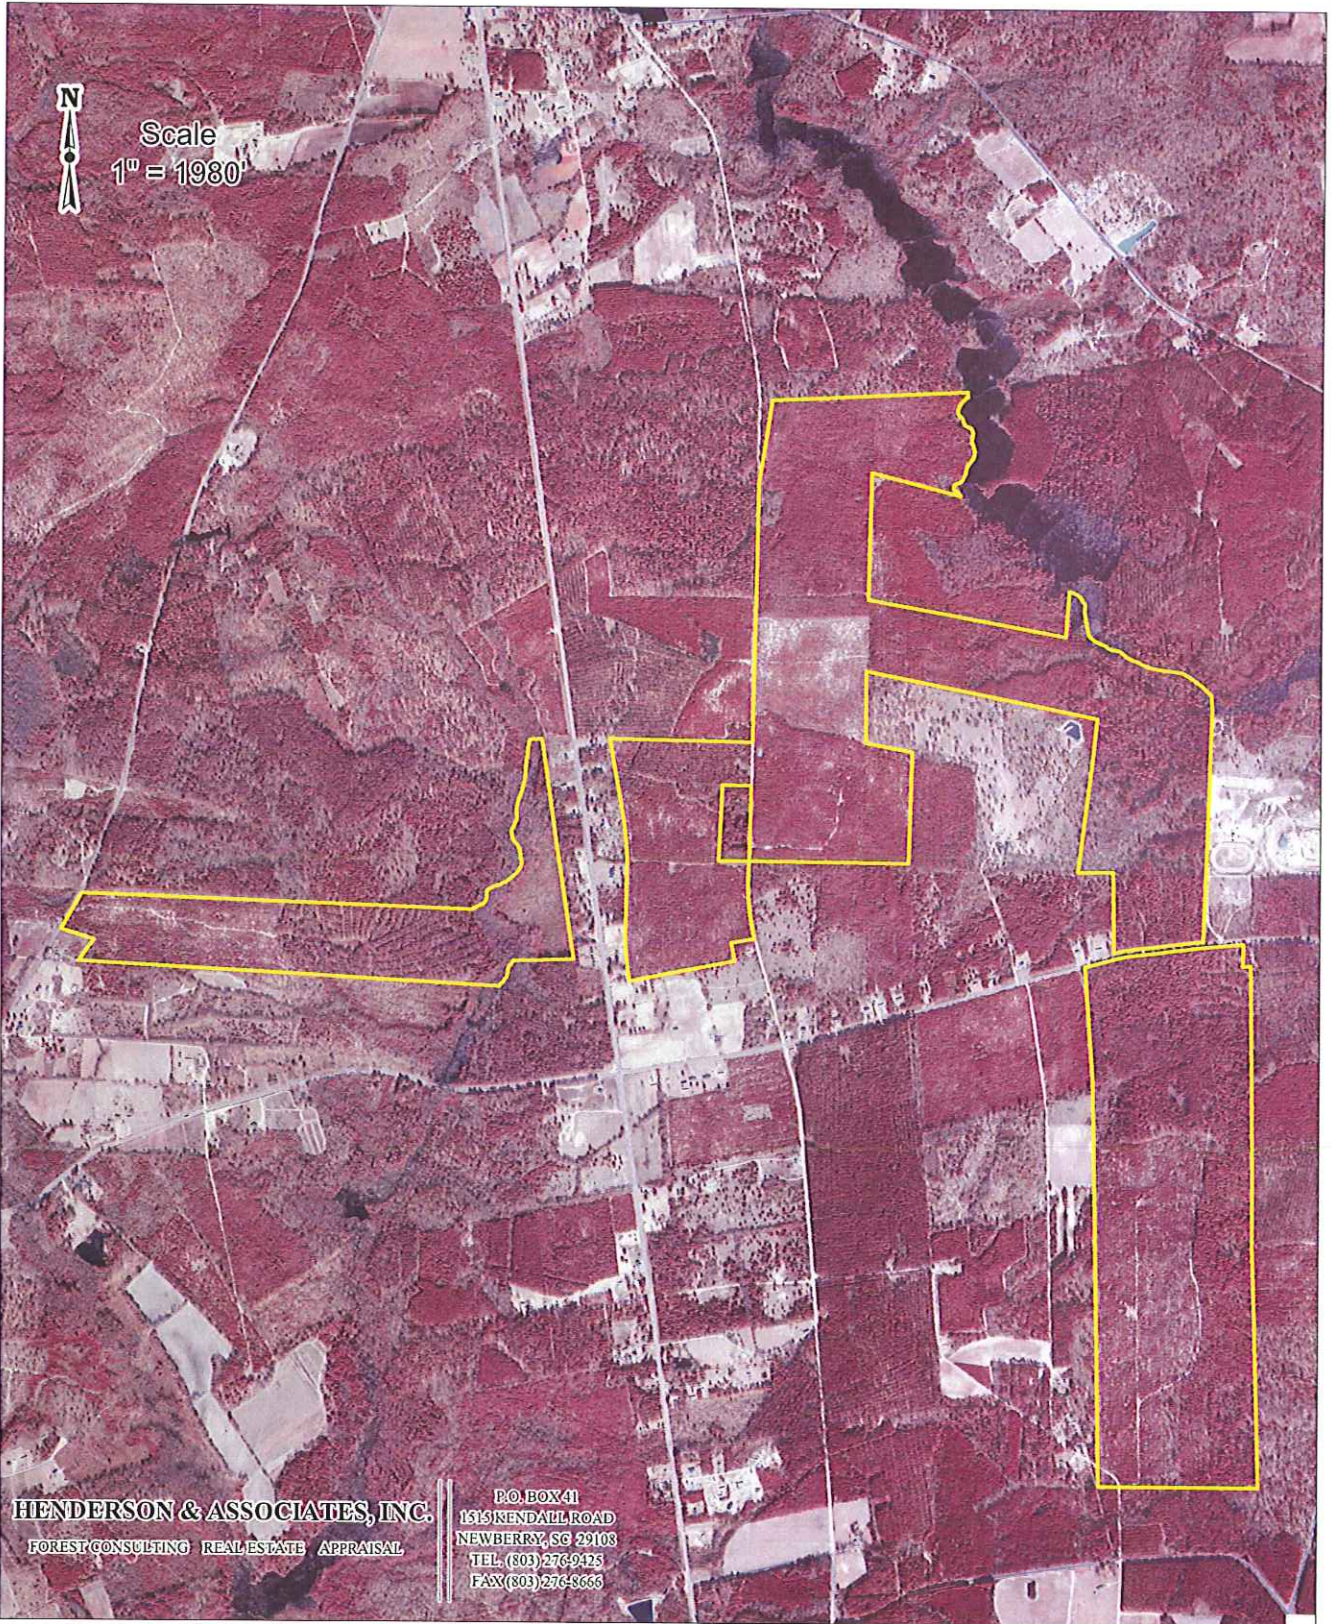

# TIMBERVEST QUICK PATE-10970

+/- 730 Acres  
Marlboro County, South Carolina

Scale  
1" = 1980'

**HENDERSON & ASSOCIATES, INC.**

FOREST CONSULTING REAL ESTATE APPRAISAL

P.O. BOX 41  
1515 KENDALL ROAD  
NEWBERRY, SC 29108  
TEL. (803) 276-9425  
FAX (803) 276-8666