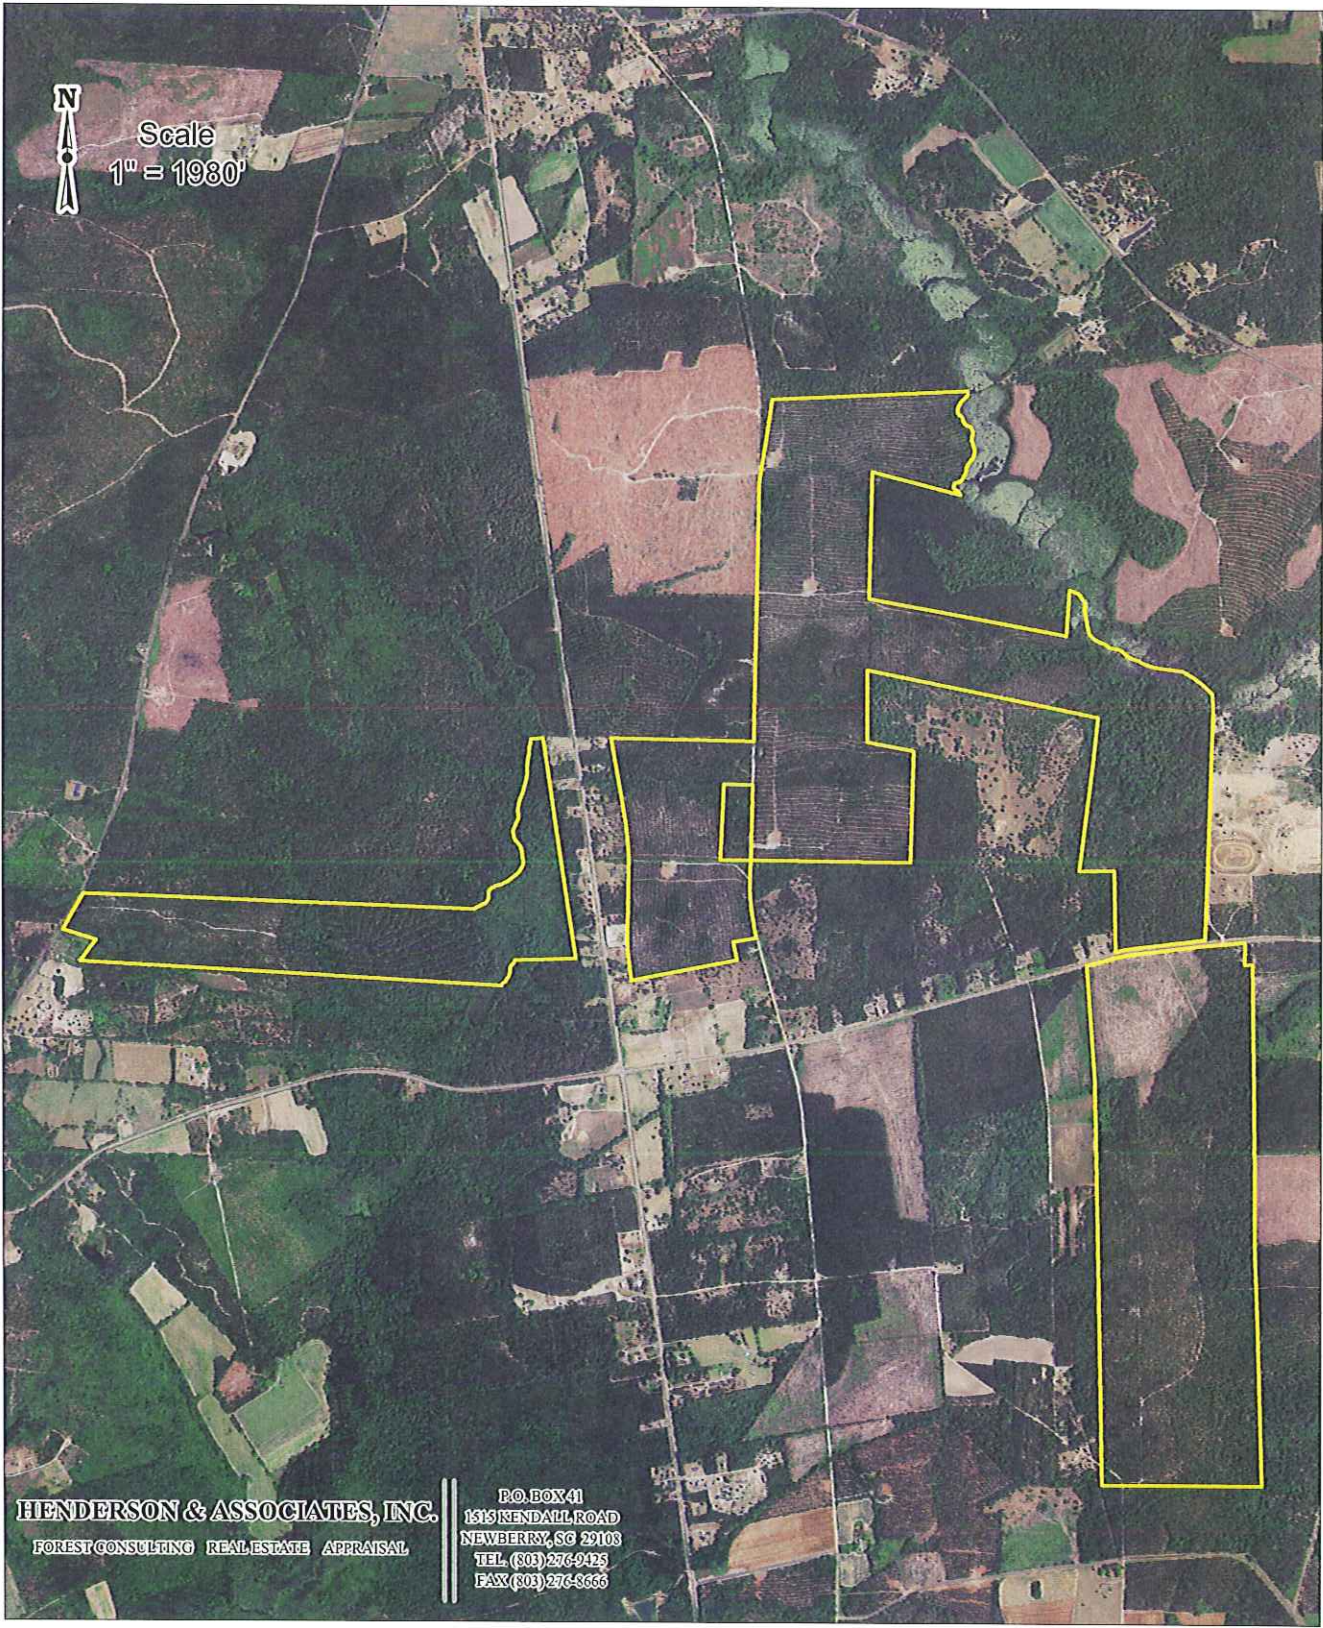

# TIMBERVEST QUICK PATE-10970

+/- 730 Acres  
Marlboro County, South Carolina

Scale  
1" = 1980'

**HENDERSON & ASSOCIATES, INC.**

FOREST CONSULTING REAL ESTATE APPRAISAL

P.O. BOX 41  
1515 KENDALL ROAD  
NEWBERRY, SC 29108  
TEL. (803) 276-9423  
FAX (803) 276-3666