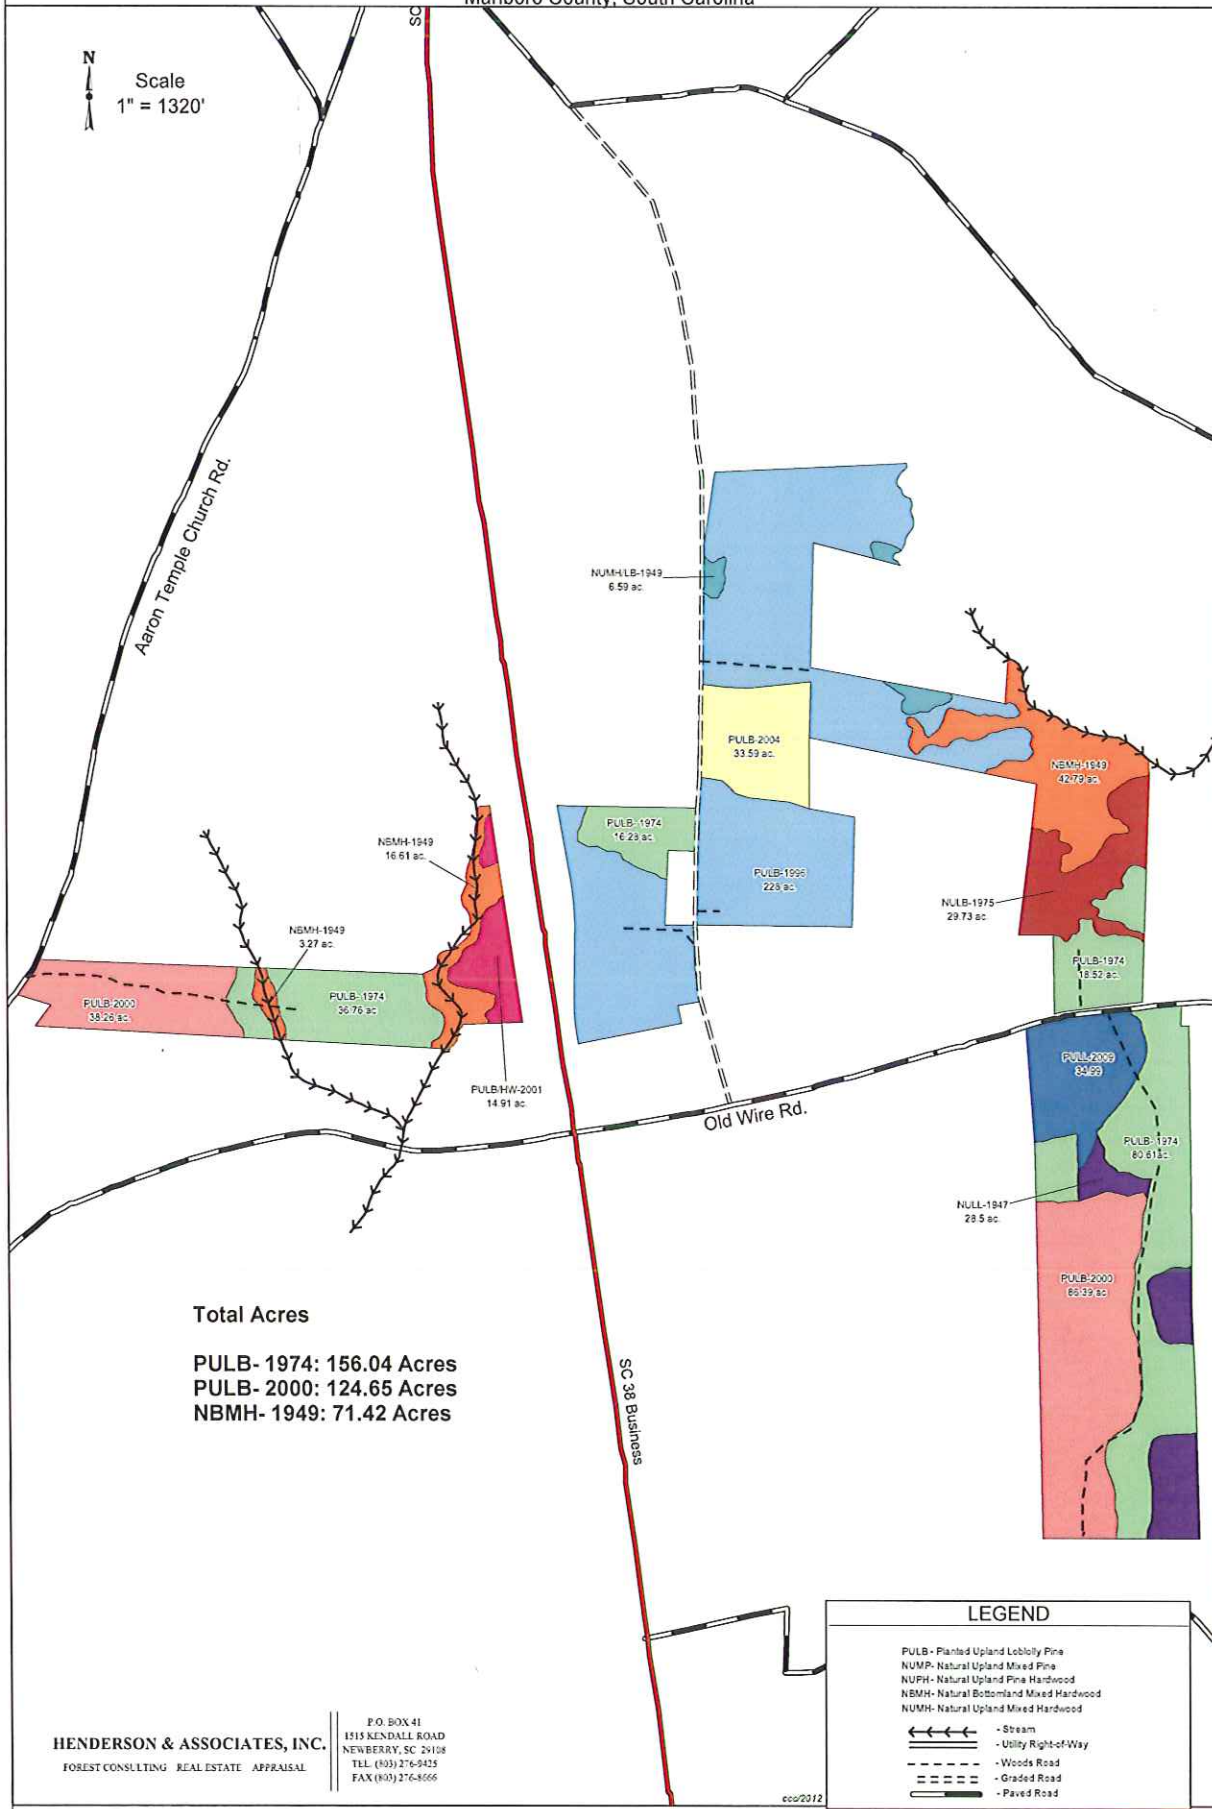

TIMBERVEST

Quick Pate - 10970

+/- 731 Acres

Marlboro County, South Carolina

Scale
1" = 1320'

Total Acres

PULB- 1974: 156.04 Acres
PULB- 2000: 124.65 Acres
NBMH- 1949: 71.42 Acres

HENDERSON & ASSOCIATES, INC.
FOREST CONSULTING REAL ESTATE APPRAISAL

LEGEND

- PULB - Planted Upland Loblolly Pine
- NUPB - Natural Upland Mixed Pine
- NUPH - Natural Upland Pine Hardwood
- NBMH - Natural Bottomland Mixed Hardwood
- NUMH - Natural Upland Mixed Hardwood
- ←←←←← Stream
- - - - - Utility Right-of-Way
- - - - - Woods Road
- - - - - Graded Road
- ▬▬▬▬▬ Paved Road