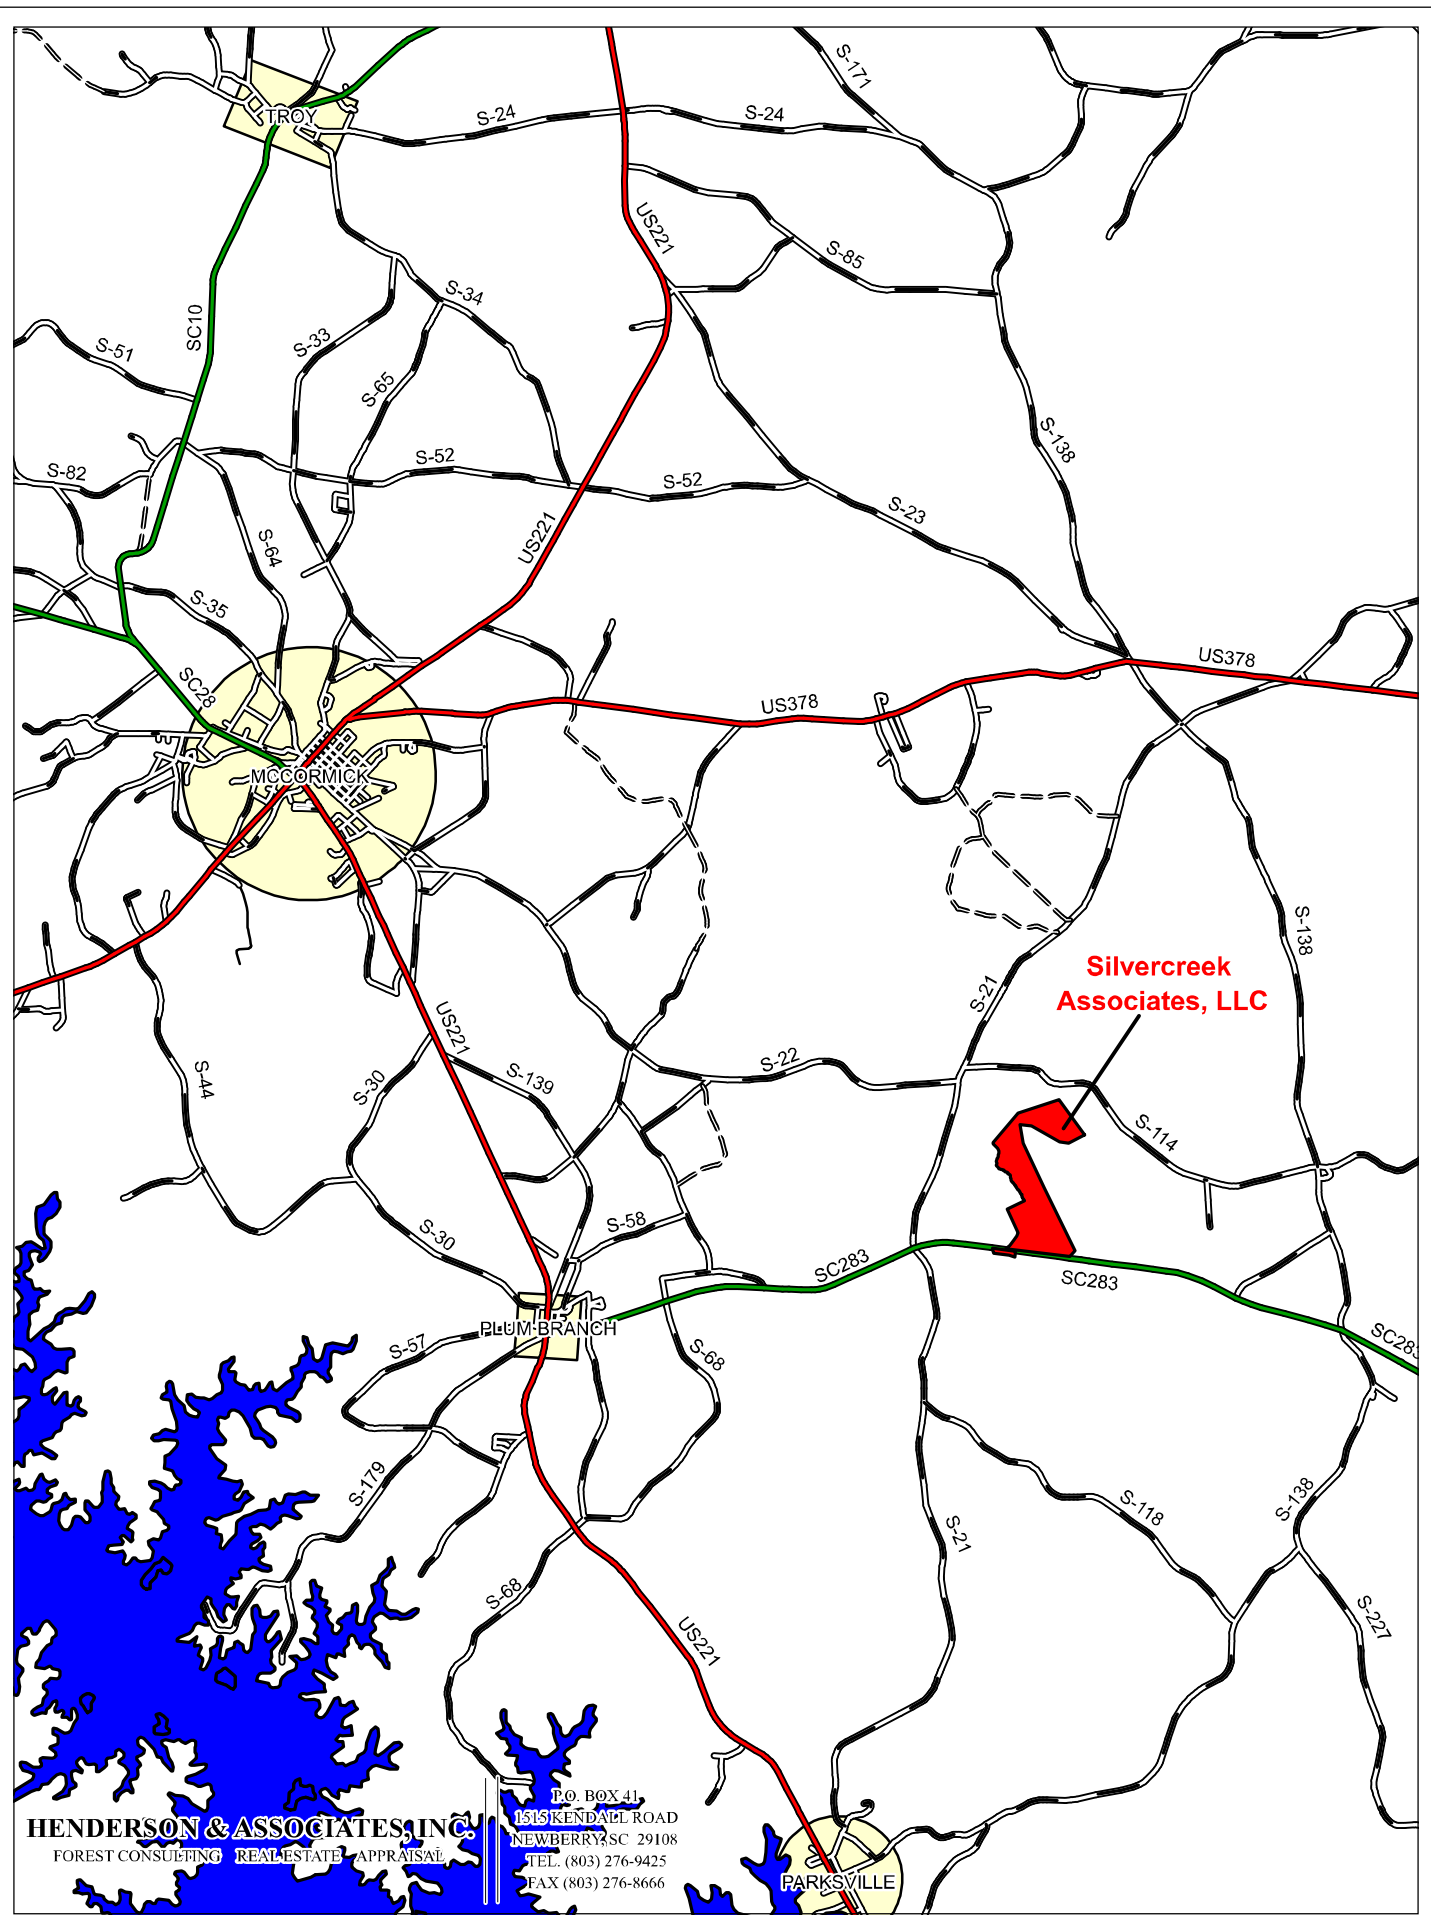

# SILVERCREEK ASSOCIATES, INC.

**HENDERSON & ASSOCIATES, INC.**  
FOREST CONSULTING REAL ESTATE APPRAISAL

P.O. BOX 41  
1515 RENDALL ROAD  
NEWBERRY, SC 29108  
TEL. (803) 276-9425  
FAX (803) 276-8666