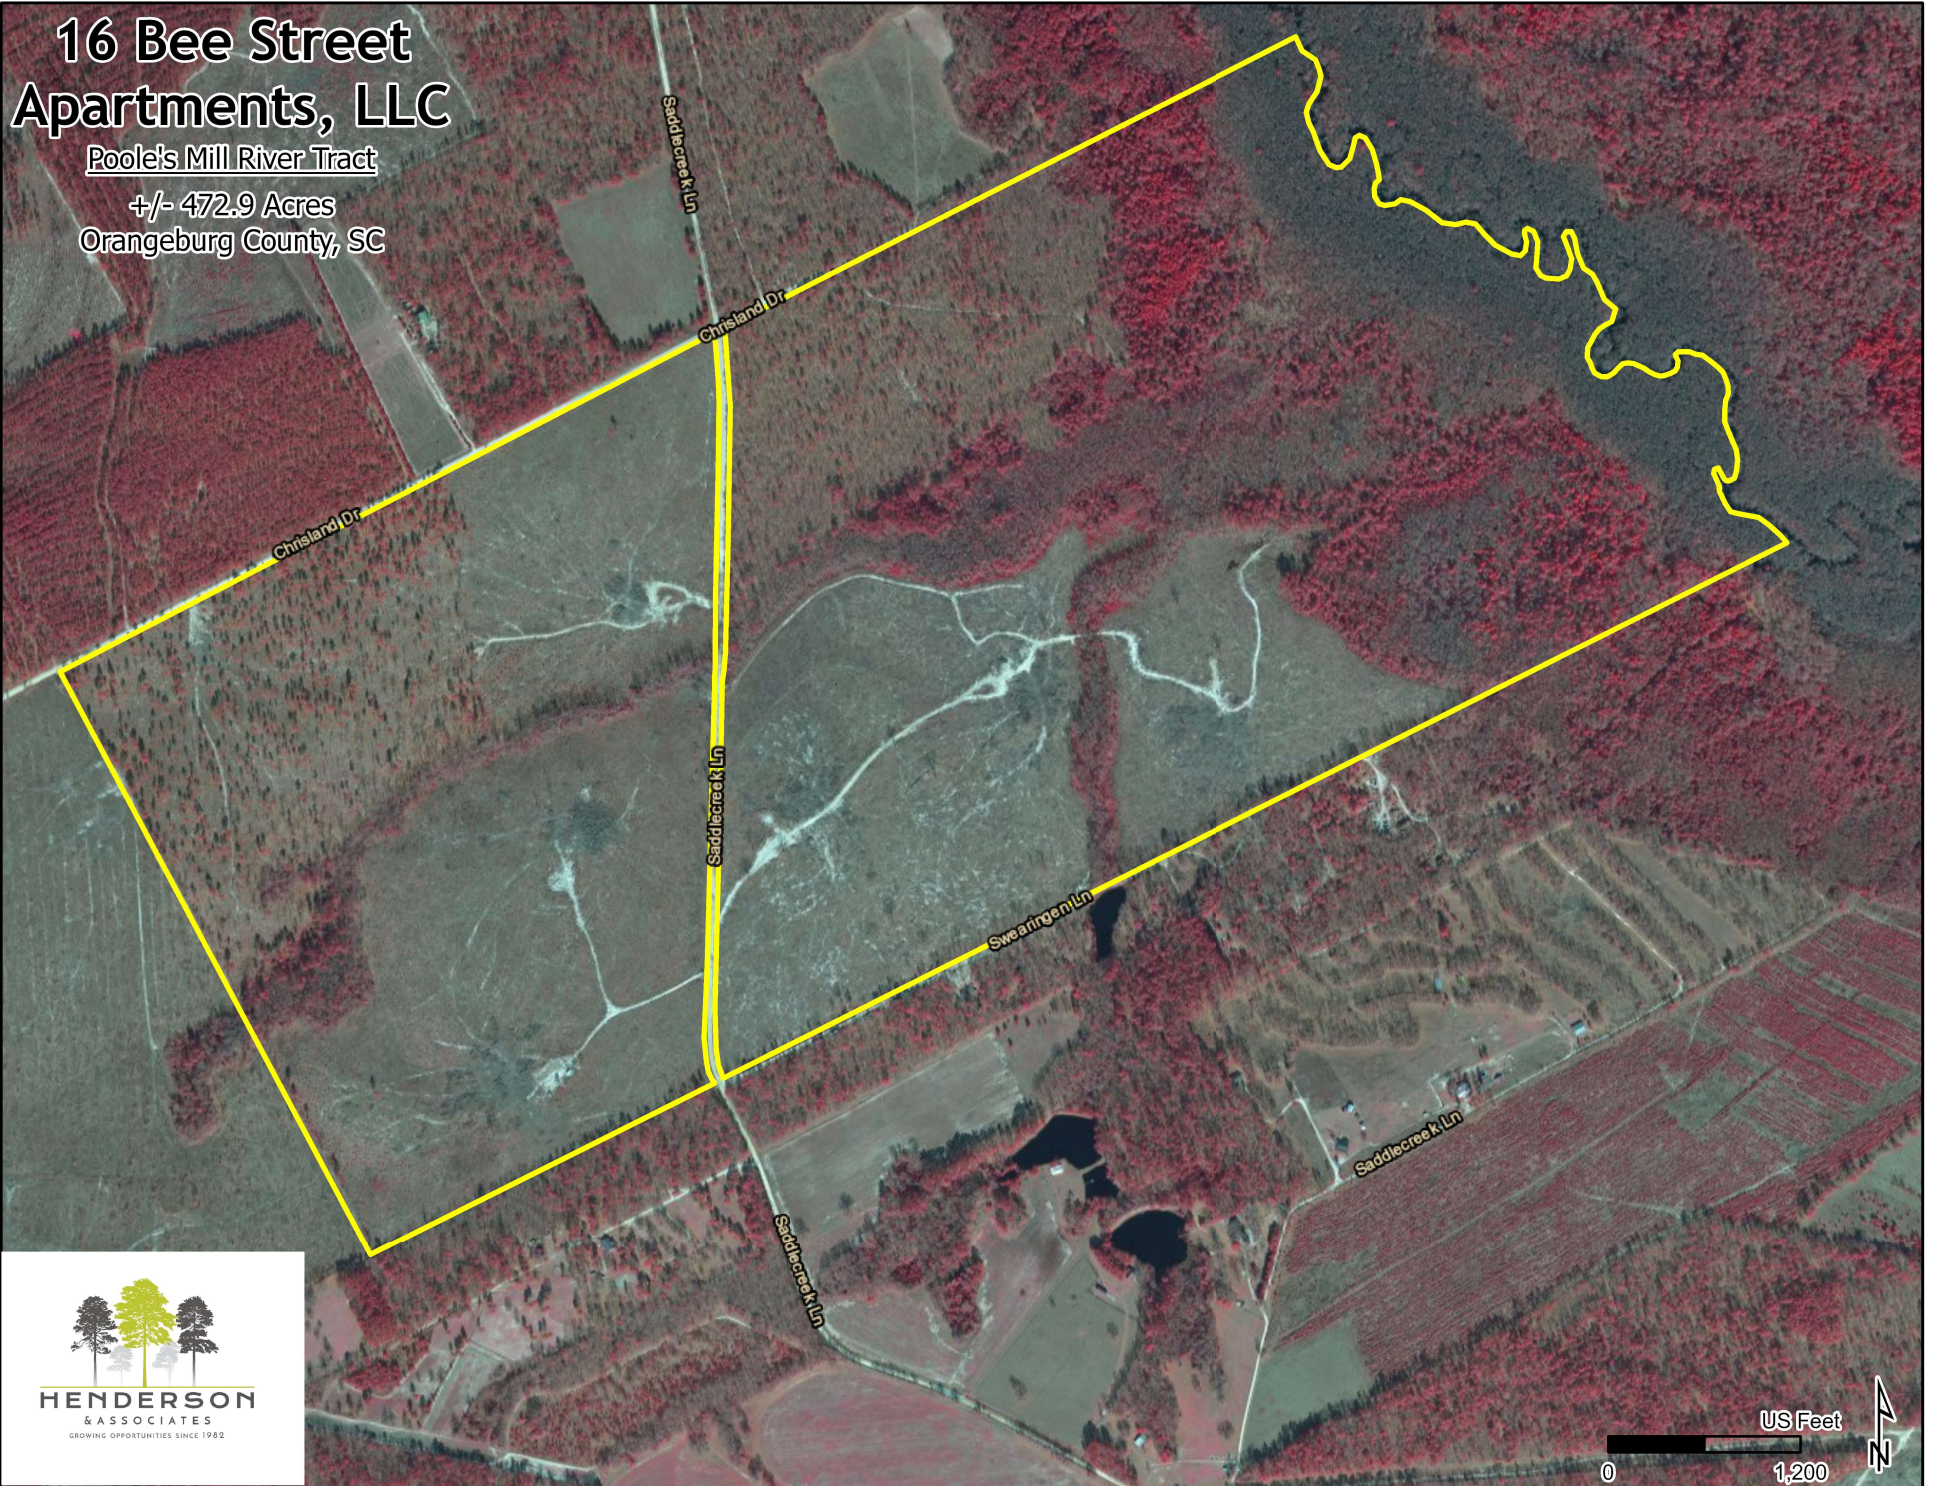

16 Bee Street Apartments, LLC

Poole's Mill River Tract

+/- 472.9 Acres

Orangeburg County, SC

9/20/2022

Imagery Managed by Acam DeMars, South Carolina State GIS Coordinator Imagery Collected by Kucera International Hosted Tile service provided by ESRI, Esri, HERE