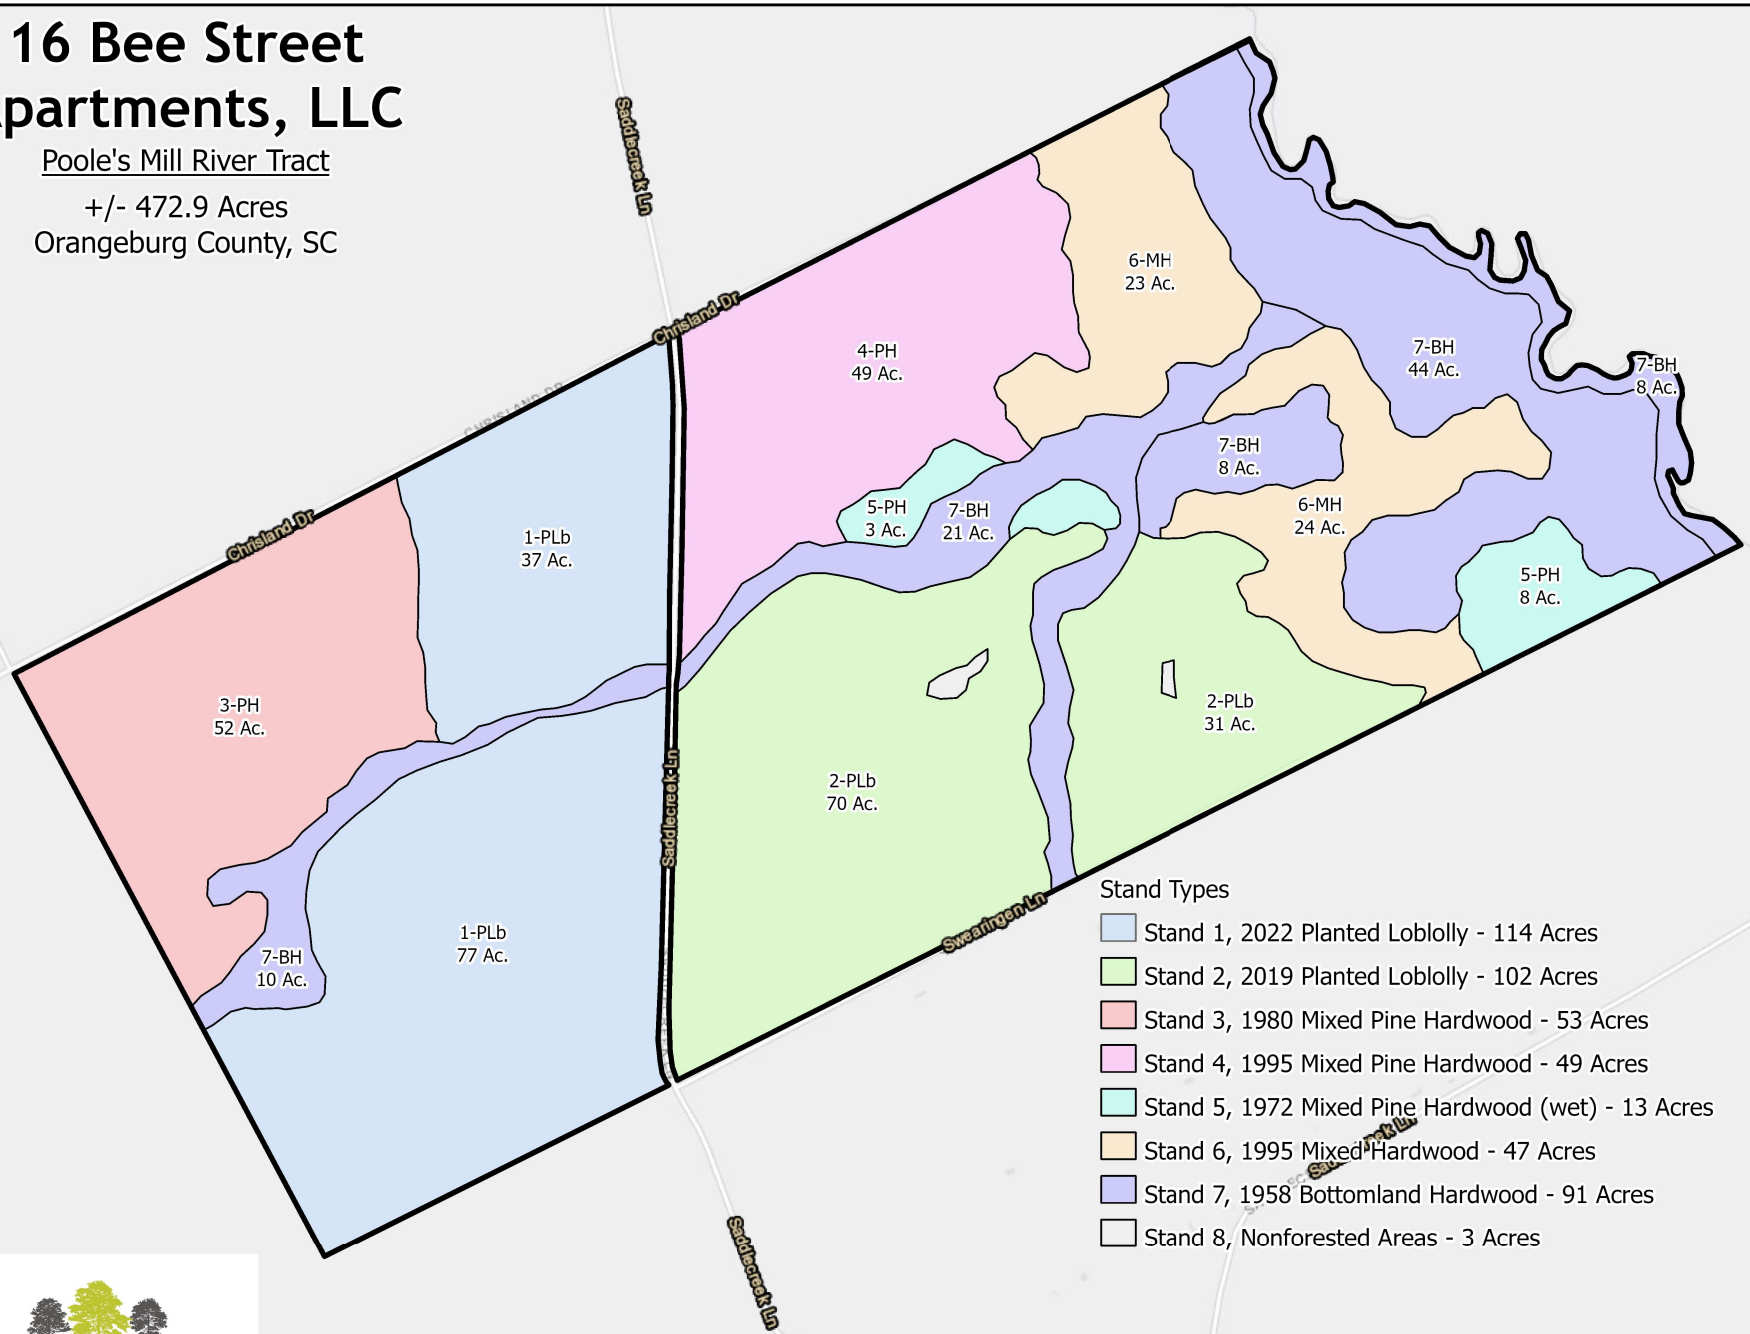

16 Bee Street Apartments, LLC

Pooler's Mill River Tract

+/- 472.9 Acres

Orangeburg County, SC

Stand Types

- Stand 1, 2022 Planted Loblolly - 114 Acres
- Stand 2, 2019 Planted Loblolly - 102 Acres
- Stand 3, 1980 Mixed Pine Hardwood - 53 Acres
- Stand 4, 1995 Mixed Pine Hardwood - 49 Acres
- Stand 5, 1972 Mixed Pine Hardwood (wet) - 13 Acres
- Stand 6, 1995 Mixed Hardwood - 47 Acres
- Stand 7, 1958 Bottomland Hardwood - 91 Acres
- Stand 8, Nonforested Areas - 3 Acres