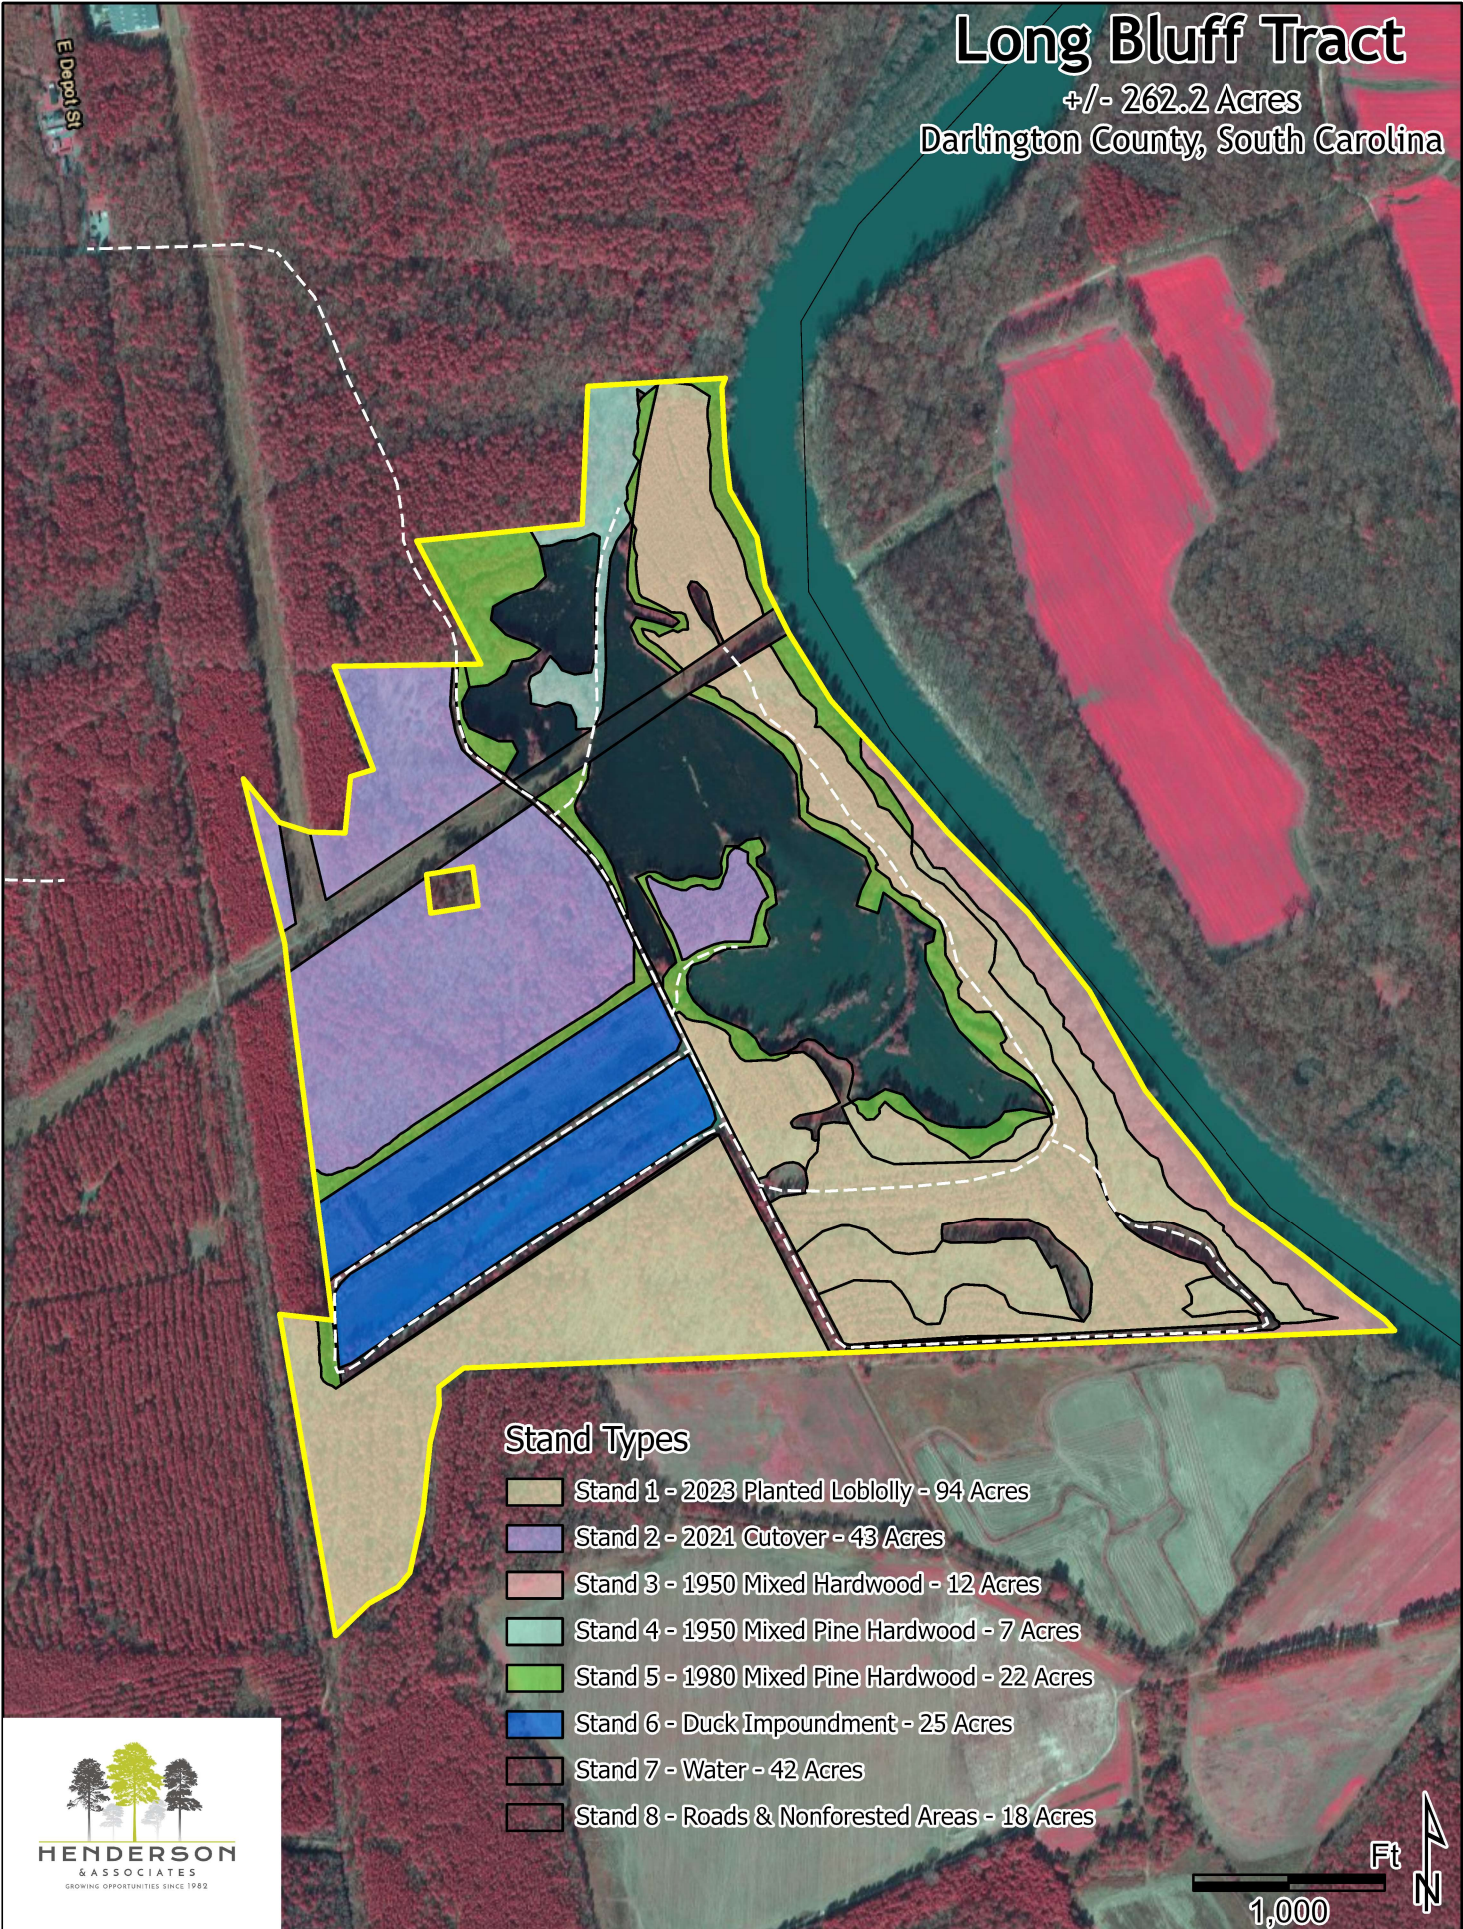

Long Bluff Tract

+/- 262.2 Acres
Darlington County, South Carolina

Stand Types

- Stand 1 - 2023 Planted Loblolly - 94 Acres
- Stand 2 - 2021 Cutover - 43 Acres
- Stand 3 - 1950 Mixed Hardwood - 12 Acres
- Stand 4 - 1950 Mixed Pine Hardwood - 7 Acres
- Stand 5 - 1980 Mixed Pine Hardwood - 22 Acres
- Stand 6 - Duck Impoundment - 25 Acres
- Stand 7 - Water - 42 Acres
- Stand 8 - Roads & Nonforested Areas - 18 Acres