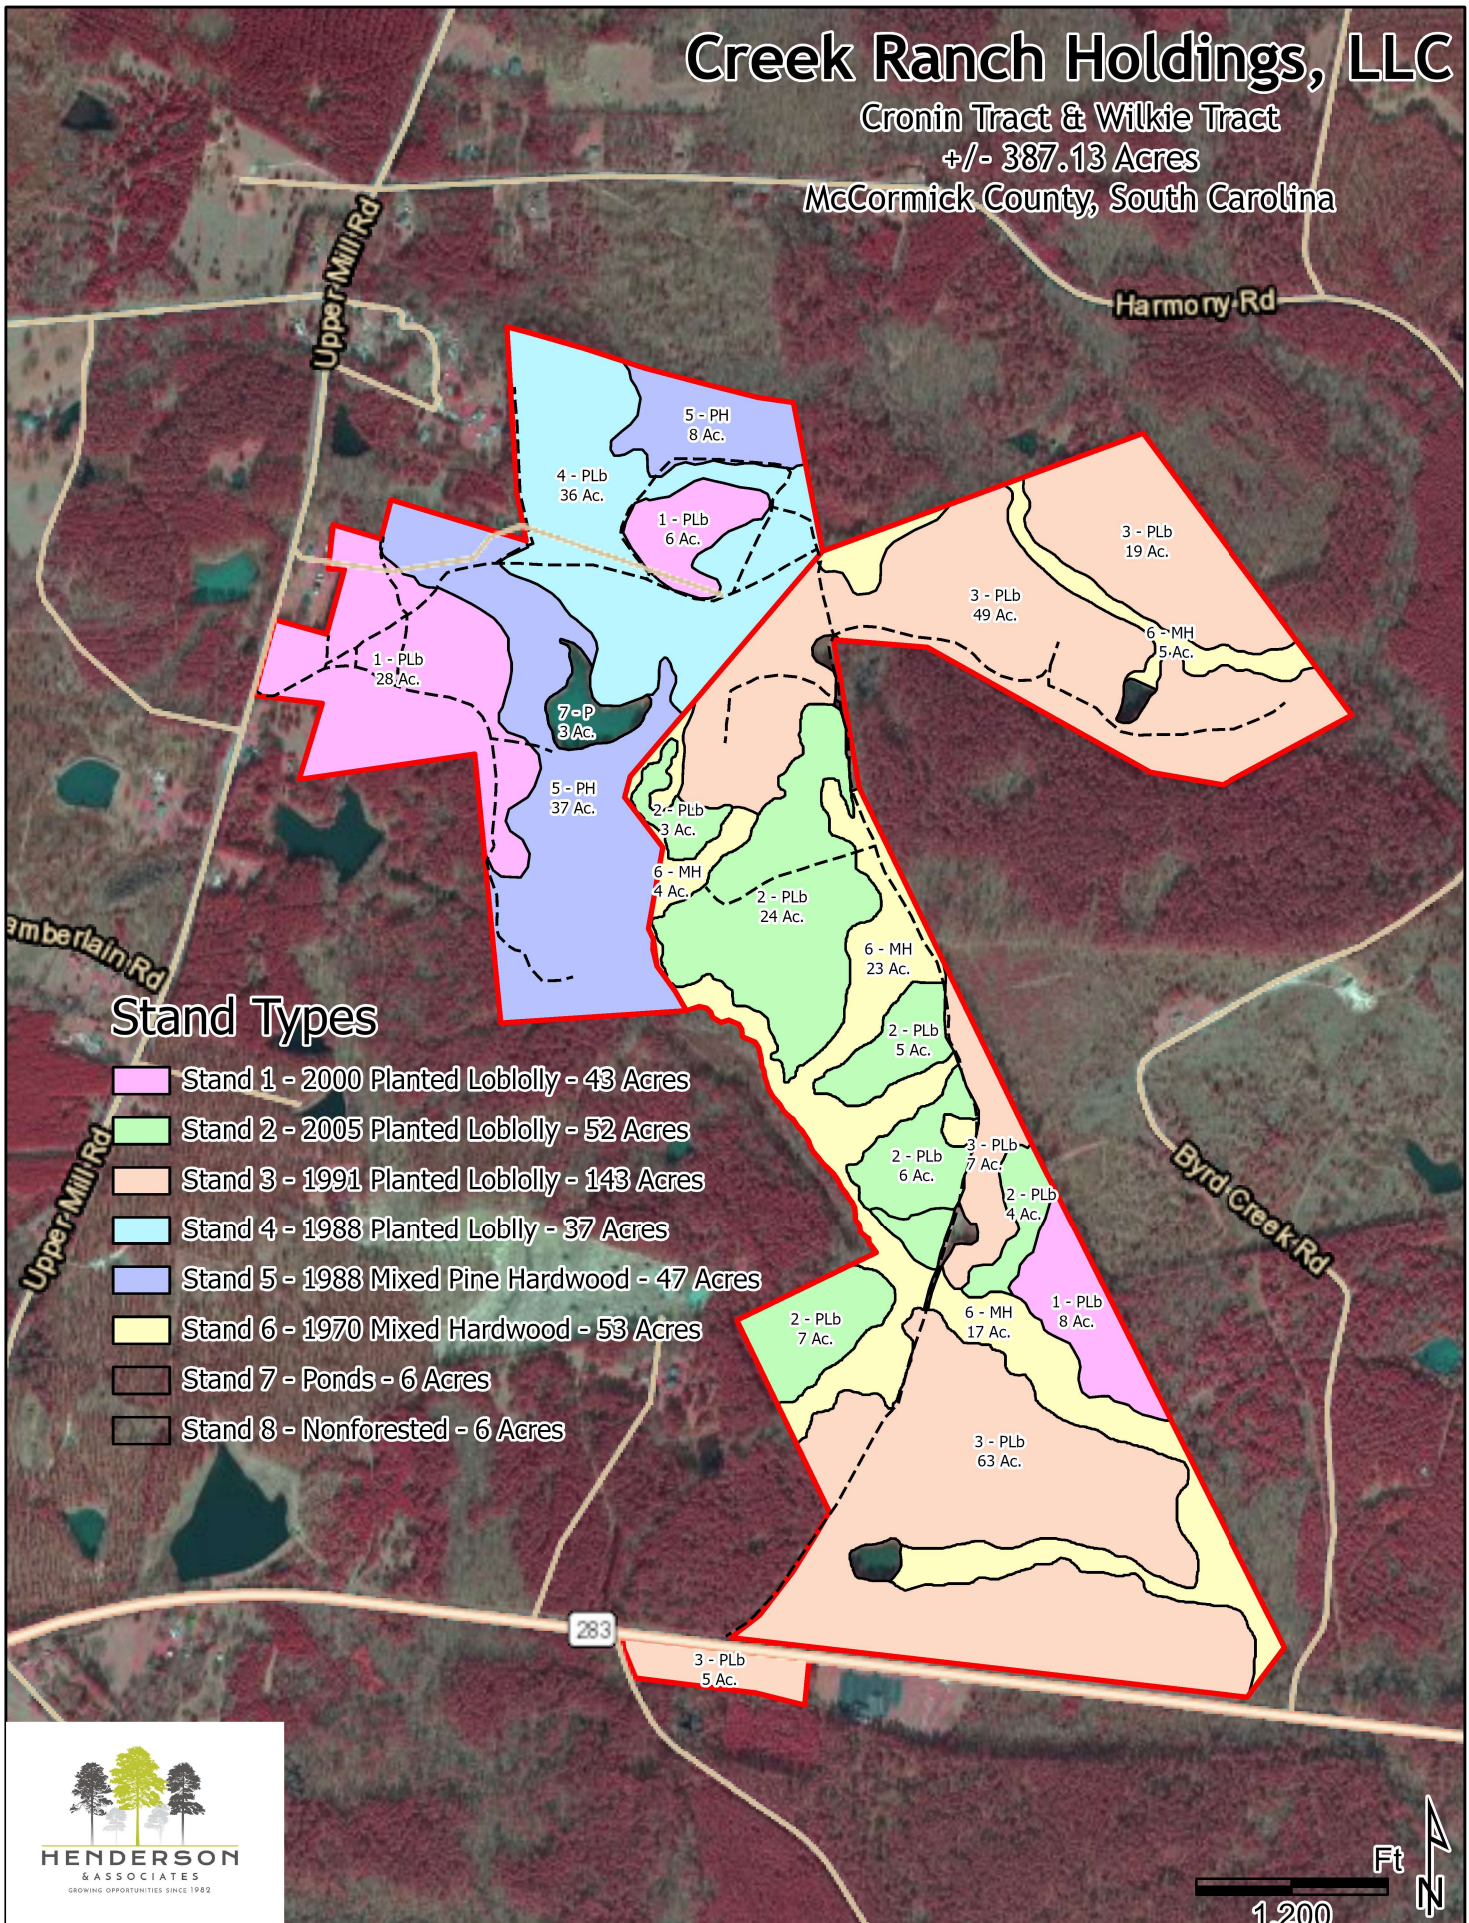

Creek Ranch Holdings, LLC

Cronin Tract & Wilkie Tract
 +/- 387.13 Acres
 McCormick County, South Carolina

Stand Types

- Stand 1 - 2000 Planted Loblolly - 43 Acres
- Stand 2 - 2005 Planted Loblolly - 52 Acres
- Stand 3 - 1991 Planted Loblolly - 143 Acres
- Stand 4 - 1988 Planted Loblolly - 37 Acres
- Stand 5 - 1988 Mixed Pine Hardwood - 47 Acres
- Stand 6 - 1970 Mixed Hardwood - 53 Acres
- Stand 7 - Ponds - 6 Acres
- Stand 8 - Nonforested - 6 Acres